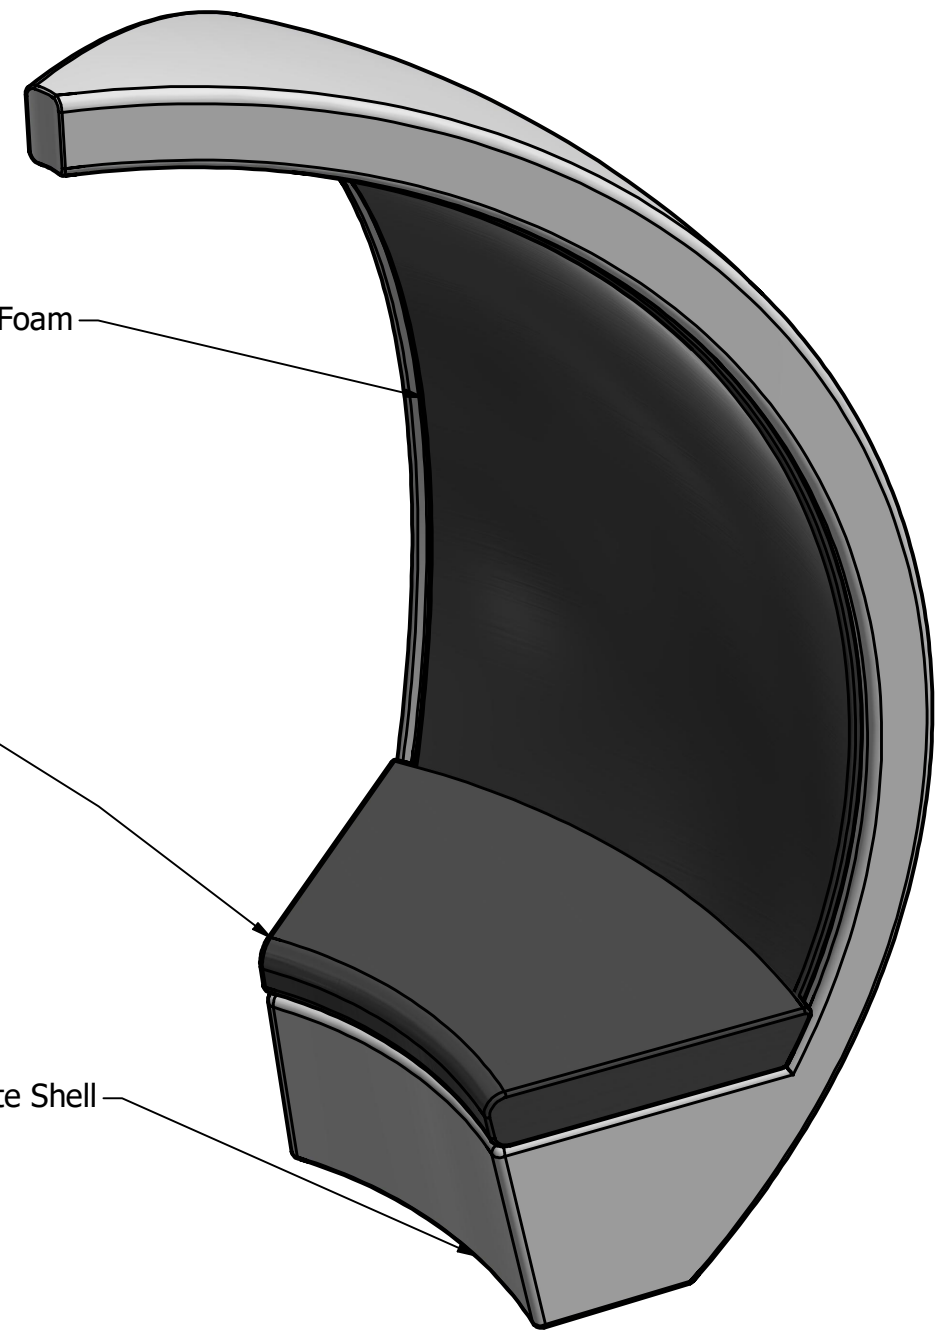

Convolved Grey Acoustic Foam

Vinyl Cushion Standard

High Gloss White Composite Shell

Shell Weight 18kg's

Fitted Shell Weight 22kg's

| | | | | | |
|----------|-------------|------------|-------------------------|-----------------|--------------|
| DRAWN | Tom Dunford | 28/01/2022 | The Meeting Pod Company | | |
| CHECKED | | | TITLE | | |
| QA | | | Escape Pod Spec | | |
| MFG | | | | | |
| APPROVED | | | | | |
| | | | SIZE | DWG NO | REV |
| | | | A3 | Escape pod spec | |
| | | | SCALE | 1/20 | SHEET 1 OF 1 |