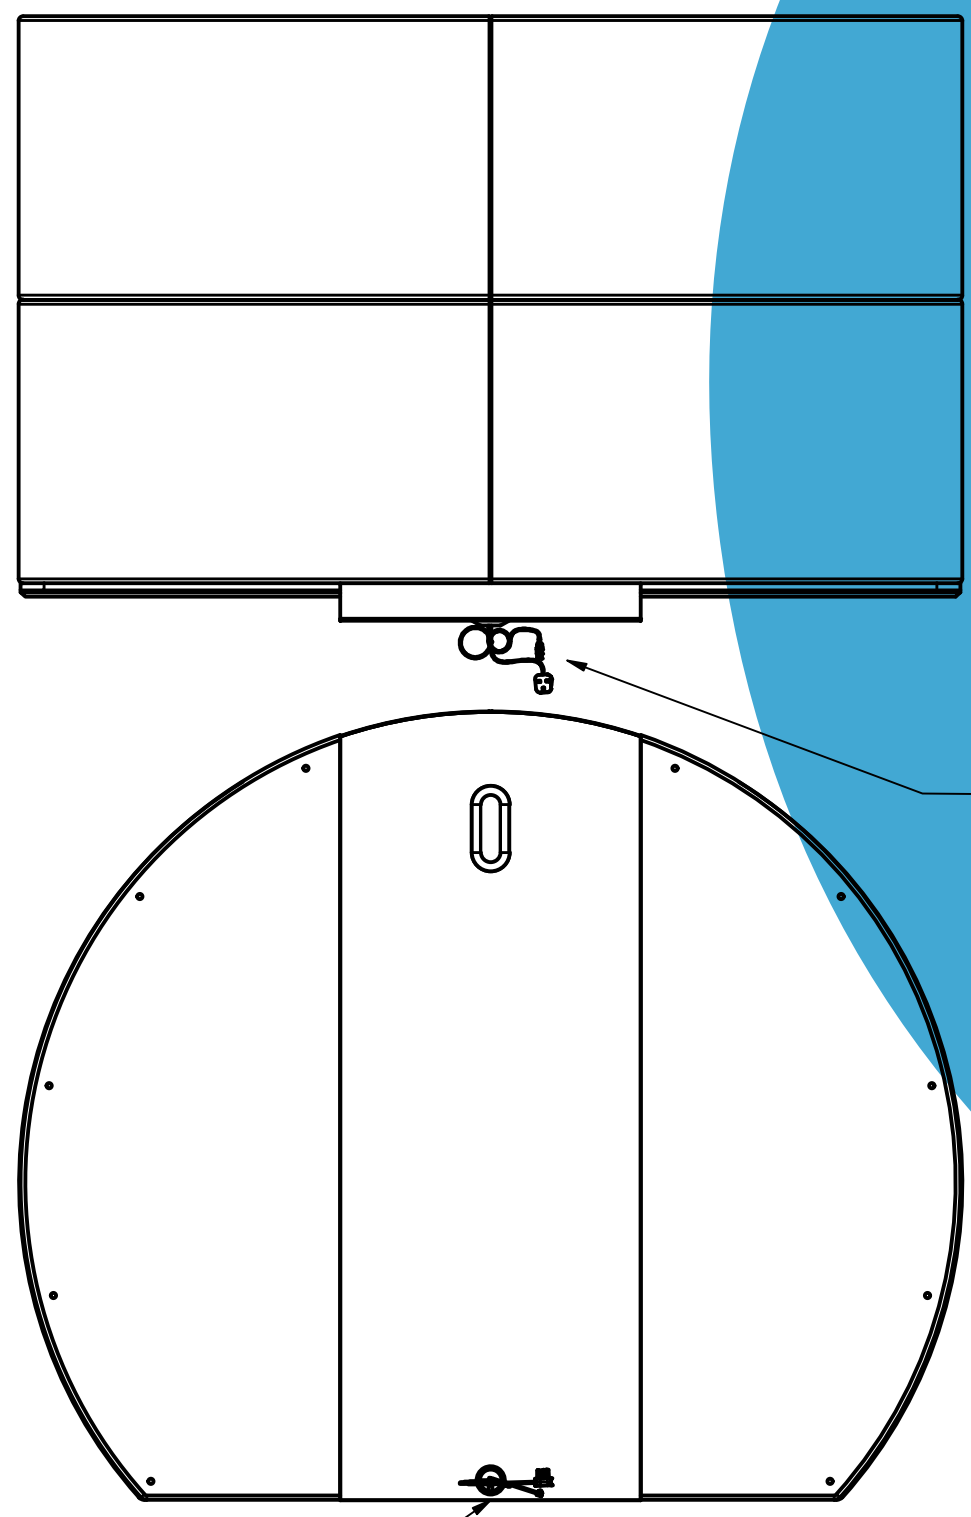

Illustration based on 4 person pod

- Standard power: 13amp fused plug with 2 metre reach
- Tech pack power: Data Cat6A data with 2 metre reach

Power exiting back panel with 2 metre cable reach

DRAWN				
CHECKED				
QA		TITLE		
MFG		Part enclosed & fully enclosed power exit		
APPROVED		SIZE	DWG NO	REV
		SCALE	SHEET 1 OF 1	