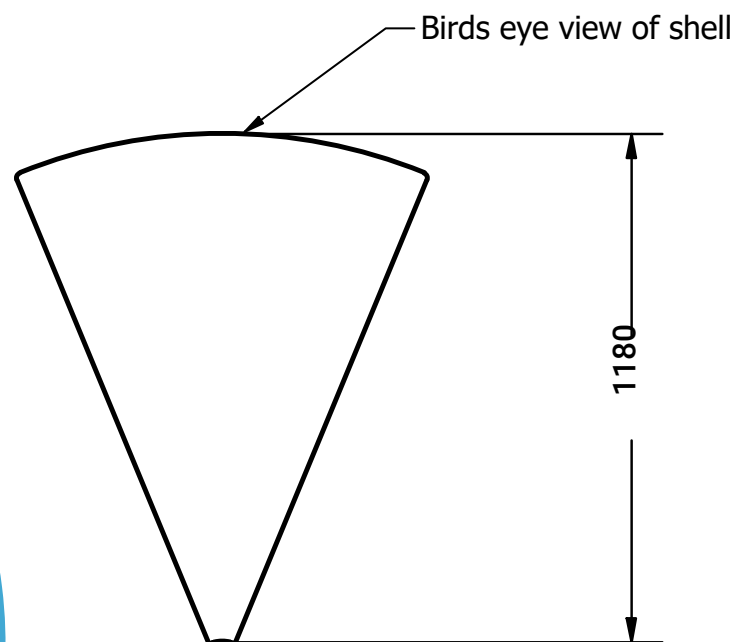

Iroko frame with composite deck board seating

High gloss white composite shell

Anthracite grey composite liner

Shell weight 28kg

DRAWN Tom Dunford		the meeting pod .co.uk		
CHECKED				
QA		TITLE		
MFG		Outdoor Orb Pod Shell Specification		
APPROVED		SIZE	DWG NO	REV
		SCALE	SHEET 1 OF 1	