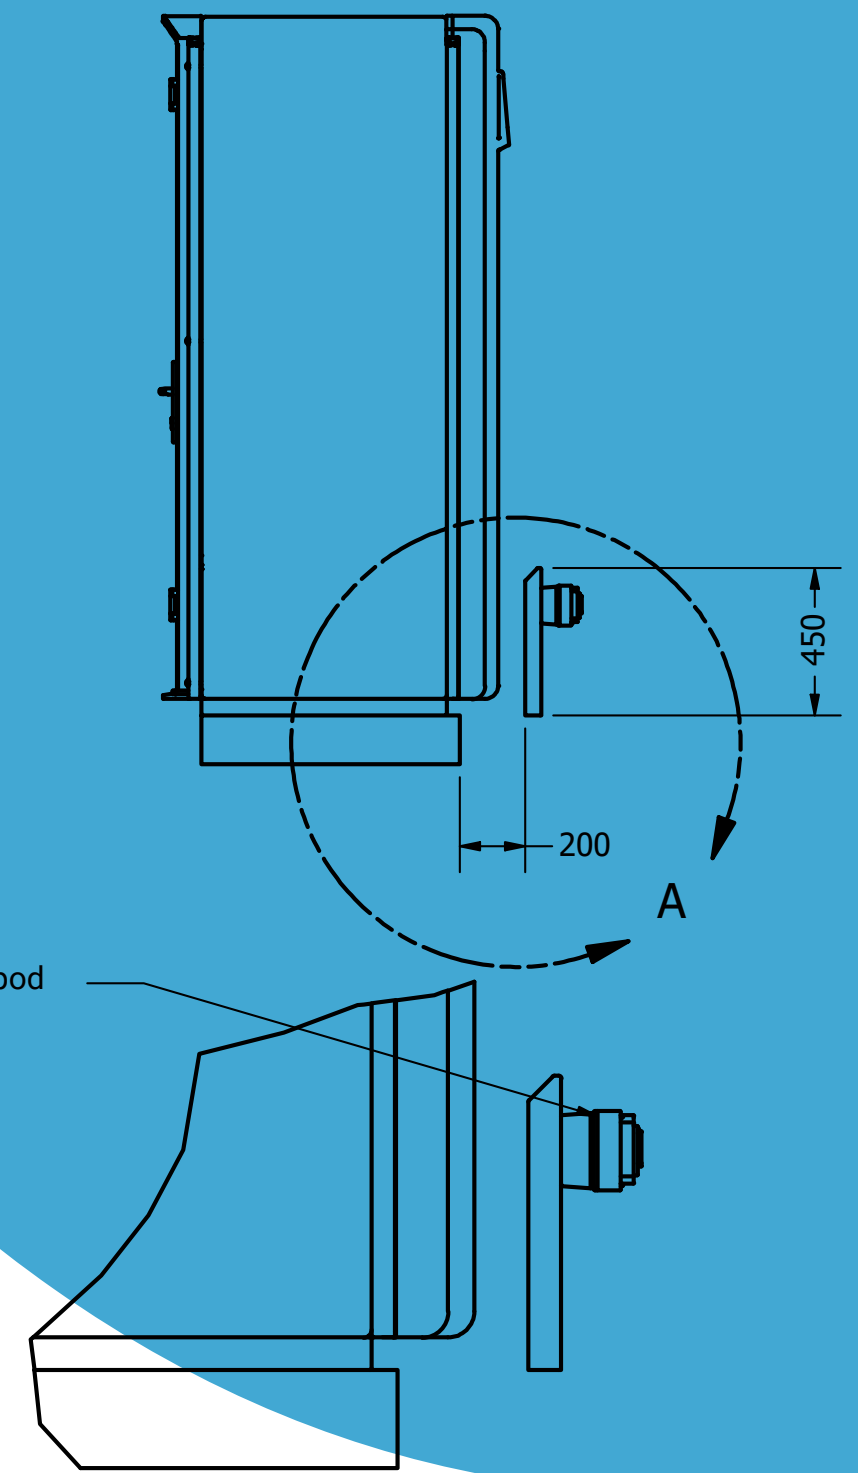

- Supply 16 AMP supply through armoured cable when selecting standard fit out
- Power exits from the lower part of the back of the back panel
- Suitable post options hardwood/ treated timber, stainless box, aluminum or powder coated box steel 50mm
- Attach industrial socket IP 67 240v 16amp switched to post with connection facing away from pod.
- See post example below, post height no taller than 450mm
- **Note** projection of back panel overhangs footing footprint
- Pods designed to plug and play upon installation

Post Example

Connection exiting the pod has up to 2 metre reach

DRAWN Tom Dunford		the meeting pod .co.uk		
CHECKED				
QA		TITLE		
MFG		Enclosed Mains Power Supply		
APPROVED				
		SIZE	DWG NO	REV
		SCALE	SHEET 1 OF 1	