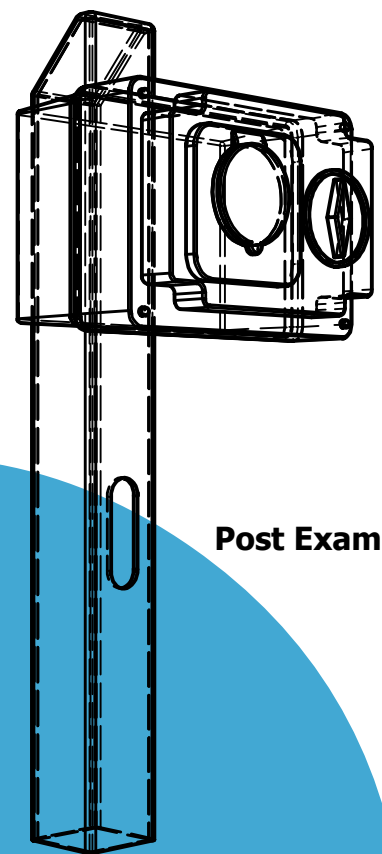

- Supply 16 AMP supply through armoured cable when selecting standard fit out
- Power exits from the lower part of the back of the back panel
- Suitable post options hardwood/ treated timber, stainless box, aluminum or powder coated box steel 50mm
- Attach industrial socket IP 67 240v 16amp switched to post with connection facing away from pod.
- See post example below, post height no taller than 450mm
- **Note** projection of back panel overhangs footing footprint
- Pods designed to plug and play upon installation

Post Example

Connection exiting the pod has up to 2 metre reach

DRAWN Tom Dunford		the meeting pod .co.uk		
CHECKED				
QA		TITLE		
MFG		Enclosed Mains Power Supply		
APPROVED				
		SIZE	DWG NO	REV
		SCALE	SHEET 1 OF 1	