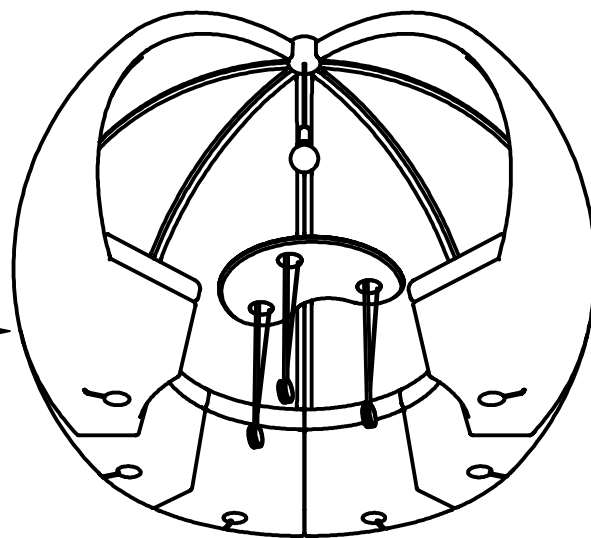

7 Person Escape Pod

6 Person Escape Pod

5 Person Escape Pod

4 Person Escape Pod

Modular Cable Power Exit
2 Metre Length
13amp Fused Plug

DRAWN Tom Dunford				
CHECKED				
QA		TITLE		
MFG		Escape Pod Power Locations		
APPROVED		SIZE	DWG NO	REV
		SCALE	SHEET 1 OF 1	