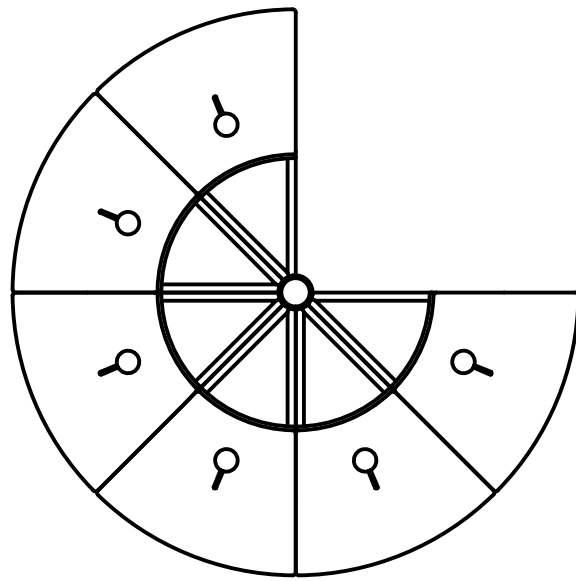

7 Person Escape Pod

6 Person Escape Pod

5 Person Escape Pod

4 Person Escape Pod

Modular Cable Power Exit
2 Metre Length
13amp Fused Plug

DRAWN Tom Dunford				
CHECKED				
QA		TITLE		
MFG		Escape Pod Power Locations		
APPROVED		SIZE	DWG NO	REV
		SCALE	SHEET 1 OF 1	