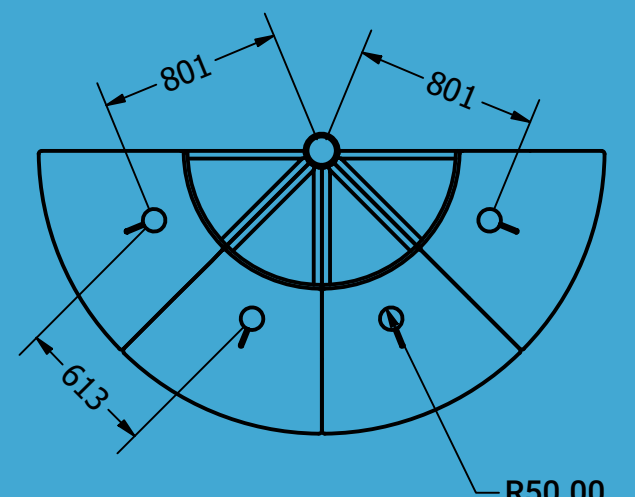

7 Person Escape Pod

6 Person Escape Pod

5 Person Escape Pod

4 Person Escape Pod

Modular Cable Power Exit
2 Metre Length
13amp Fused Plug

DRAWN Tom Dunford				
CHECKED				
QA		TITLE		
MFG		Escape Pod Power Locations		
APPROVED		SIZE	DWG NO	REV
		SCALE	SHEET 1 OF 1	