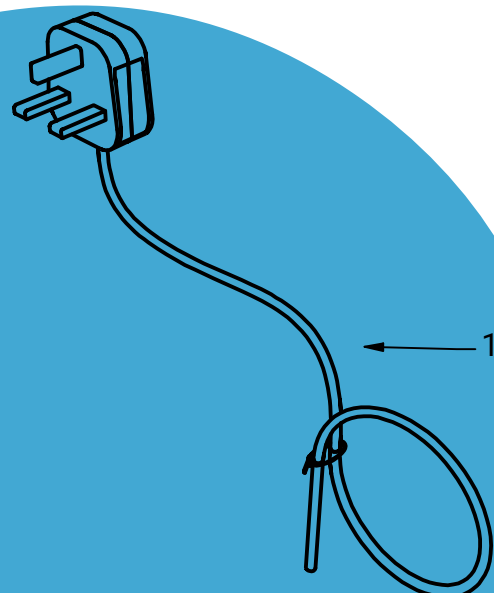

Power exit back right

Power exit back left

13 amp fused plug with two metre cable reach from exit

DRAWN Tom Dunford		the meeting pod .co.uk		
CHECKED				
QA		TITLE		
MFG		Open container power exit		
APPROVED		REV		
		SIZE	DWG NO	REV
		SCALE		SHEET 1 OF 1