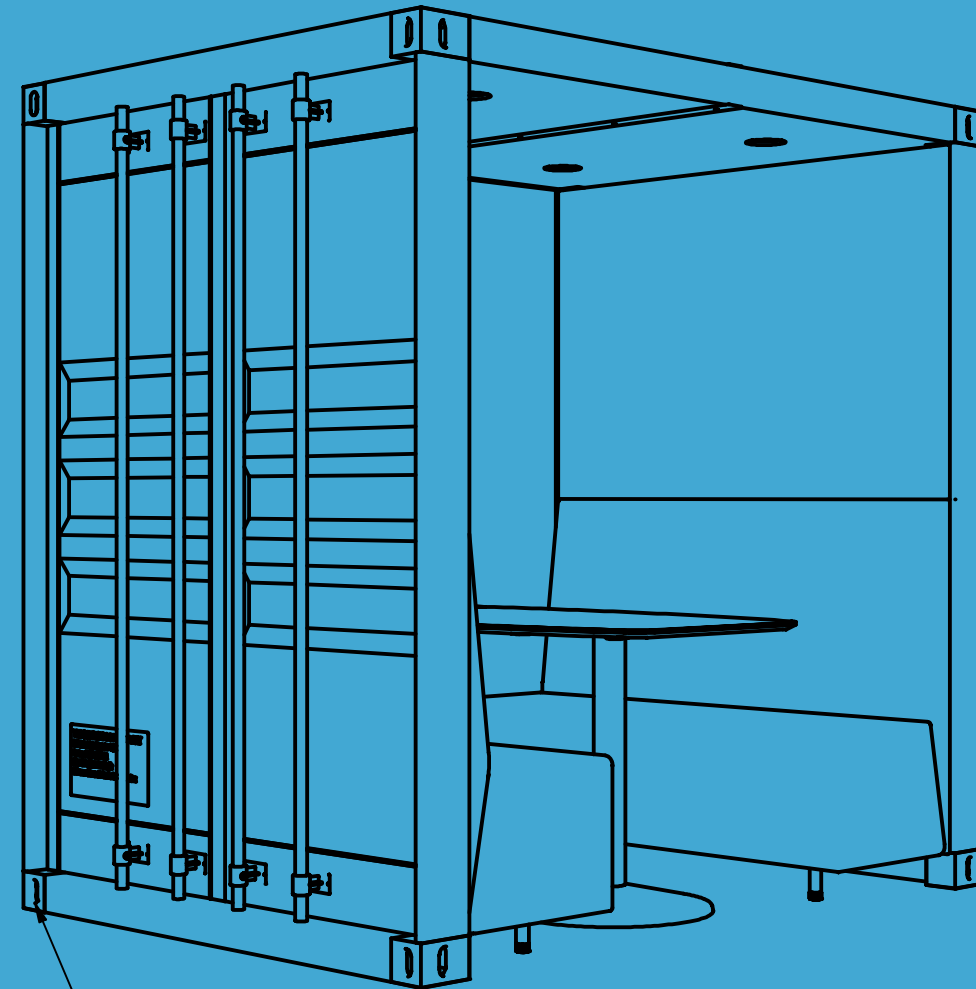

Power exit back right

Power exit back left

13 amp fused plug with two metre cable reach from exit

DRAWN Tom Dunford		the meeting pod .co.uk		
CHECKED				
QA		TITLE		
MFG		Open container power exit		
APPROVED		REV		
		SIZE	DWG NO	REV
		SCALE		SHEET 1 OF 1