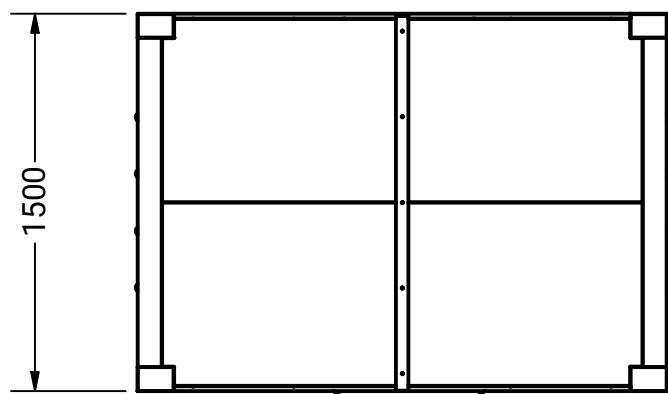

Power exit back right

Power exit back left

13 amp fused plug with two metre cable reach from exit

DRAWN Tom Dunford		the meeting pod .co.uk		
CHECKED				
QA		TITLE		
MFG		Open container power exit		
APPROVED		REV		
		SIZE	DWG NO	REV
		SCALE		SHEET 1 OF 1