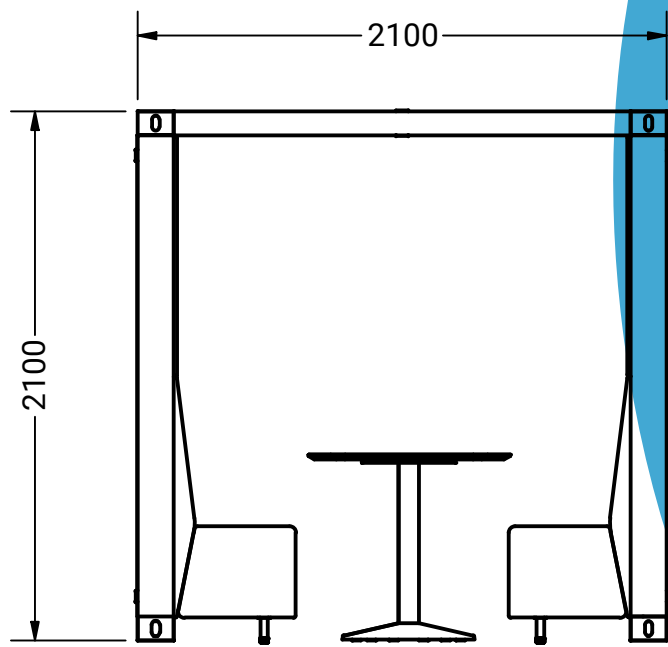

Power exit back right

Power exit back left

13 amp fused plug with two metre cable reach from exit

DRAWN Tom Dunford		the meeting pod .co.uk		
CHECKED				
QA		TITLE		
MFG		Open container power exit		
APPROVED		REV		
		SIZE	DWG NO	REV
		SCALE		SHEET 1 OF 1