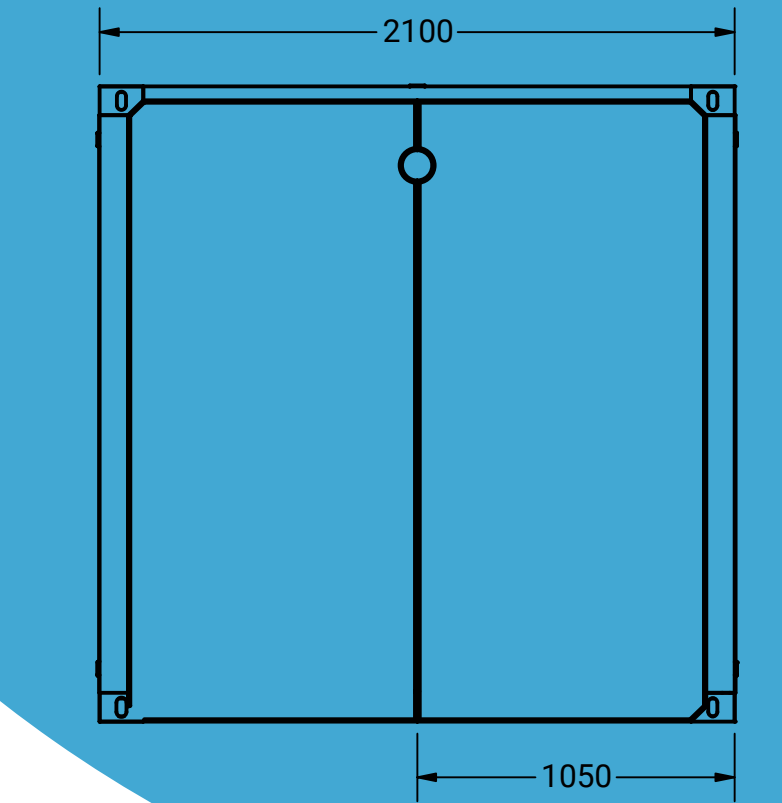

Power exits through the back panel

13 amp fused plug with two metre cable reach from exit

DRAWN		the <b>meeting pod</b> .co.uk		
Tom Dunford				
CHECKED		TITLE		
QA		Enclosed & part enclosed power exit		
MFG		REV		
APPROVED		SIZE		
		SCALE		SHEET 1 OF 1