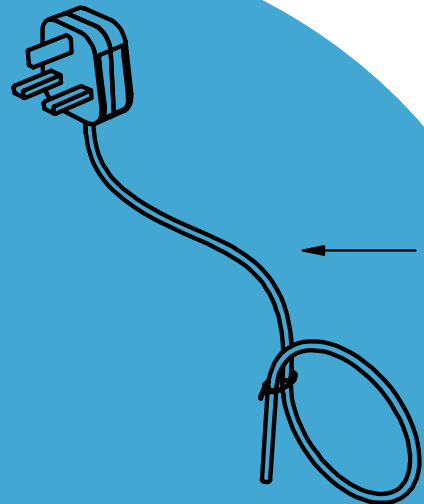

Power exits through the back panel

13 amp fused plug with two metre cable reach from exit

DRAWN		the <b>meeting pod</b> .co.uk		
Tom Dunford				
CHECKED		TITLE		
QA		Enclosed & part enclosed power exit		
MFG		REV		
APPROVED		SIZE		
		SCALE		SHEET 1 OF 1