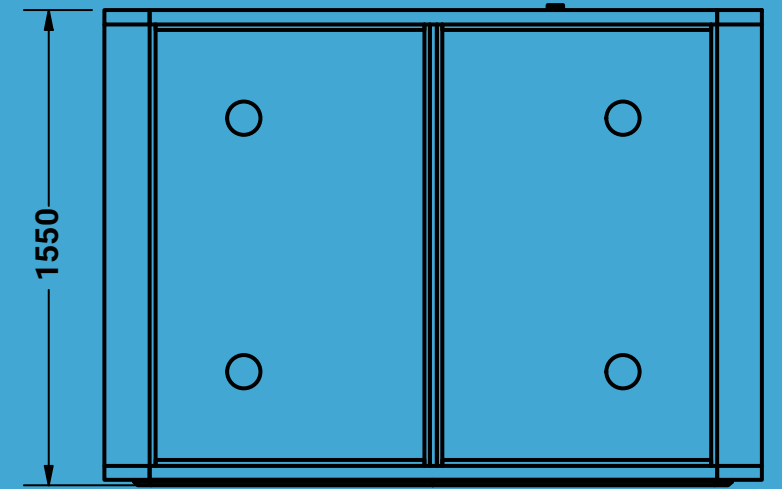

Power exits through the back panel

13 amp fused plug with two metre cable reach from exit

DRAWN		the <b>meeting pod</b> .co.uk		
Tom Dunford				
CHECKED		TITLE		
QA		Enclosed & part enclosed power exit		
MFG		REV		
APPROVED		SIZE		
		SCALE		SHEET 1 OF 1